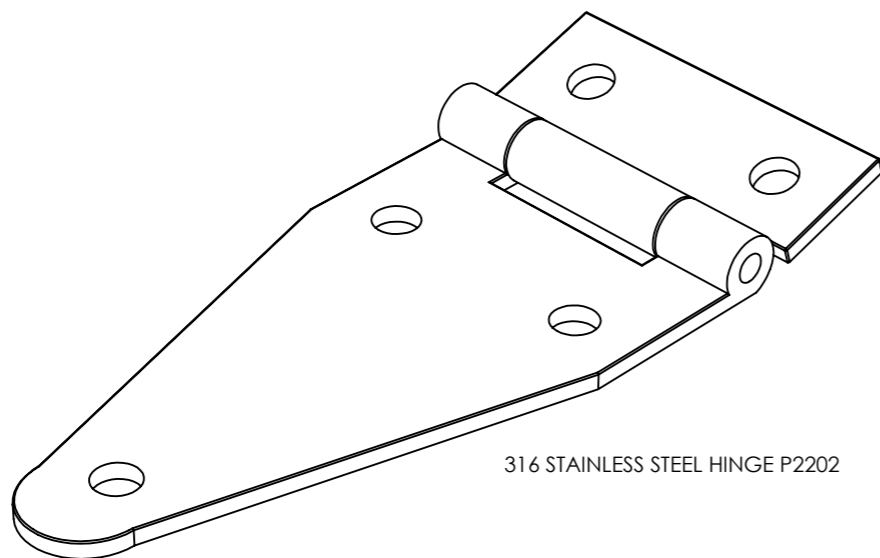

316 STAINLESS STEEL
J HOOK (LEFT HAND SIDE)

316 STAINLESS STEEL
J HOOK

316 STAINLESS STEEL
SMALL AXE BRACKET

316 STAINLESS STEEL
QUICK RELEASE KNIFE BRACKET

316 STAINLESS STEEL J HOOK

316 STAINLESS STEEL LARGE AXE BRACKET

SPECIFICATION	
MATERIAL	3-4MM GRP
FIXING POINTS	100MM ² PADS TOP & BOTTOM BACK
IP RATING	IP56
SEAL	EPDM
HINGES	316 STAINLESS STEEL P2202
DOOR CATCH	NYLON BALL AND SOCKET
DOOR HANDLE	RECESSED NYLON ROD
COLOUR	RED RAL3000
LETTERING	"HELICOPTER CRASH RESCUE EQUIPMENT"
LETTERING SIZE AND COLOUR	75MM WHITE

MODEL: JB08HELICRASH	DO NOT SCALE DRAWING	REVISION A
UNLESS OTHERWISE SPECIFIED DIMENSIONS ARE IN MILLIMETERS		TOLERANCE 5% +/-

	NAME	DATE
DRAWN	LS	01/06/2020
CHK'D	TE	01/06/2020
APPV'D	XX	01/06/2020
MFG	XX	01/06/2020
Q.A	XX	01/06/2020

 **Job Bird**
 FACTORY LANE, BASON
 BRIDGE, HIGHBRIDGE,
 SOMERSET, TA9 4RN, UK
 JOBIRD.CO.UK
 INFO@JOBIRD.CO.UK
 +44 (0)1278 785546

CABINET DETAILS:
 1475H x 916W x 460D
 DOOR APERTURE: 1234H x 699W
 INTERNAL DEPTH: 388
 WEIGHT: 33KG