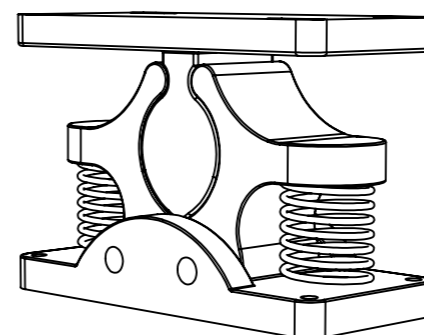

316 STAINLESS STEEL
J HOOK (LEFT HAND SIDE)

316 STAINLESS STEEL
J HOOK

316 STAINLESS STEEL
SMALL AXE BRACKET

316 STAINLESS STEEL
QUICK RELEASE KNIFE BRACKET

316 STAINLESS STEEL J HOOK

316 STAINLESS STEEL LARGE AXE BRACKET

SPECIFICATION	
MATERIAL	3-4MM GRP
FIXING POINTS	100MM ² PADS TOP & BOTTOM BACK
IP RATING	IP56
SEAL	EPDM
HINGES	316 STAINLESS STEEL P2202
DOOR CATCH	NYLON BALL AND SOCKET
DOOR HANDLE	RECESSED NYLON ROD
COLOUR	RED RAL3000
LETTERING	"HELICOPTER CRASH RESCUE EQUIPMENT"
LETTERING SIZE AND COLOUR	75MM WHITE