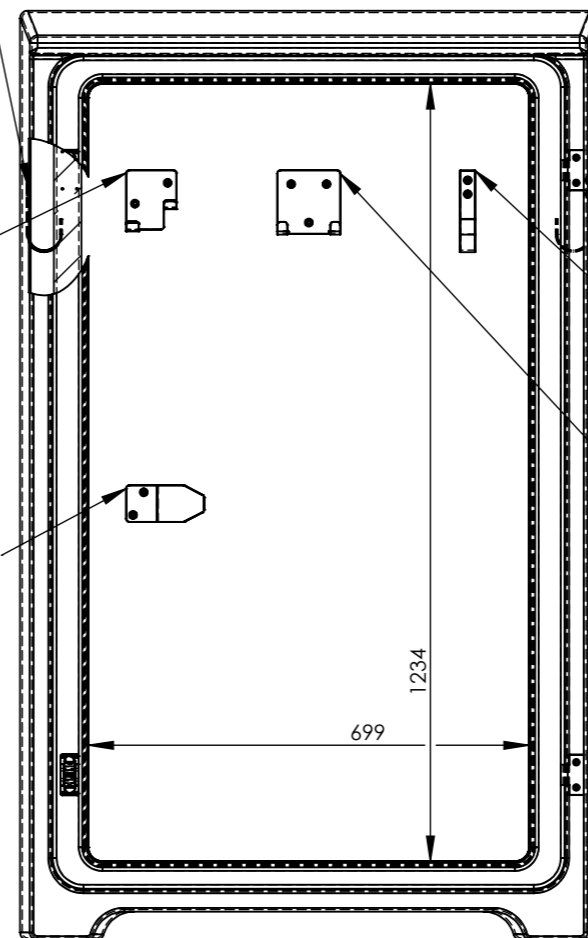

316 STAINLESS STEEL J HOOK

316 STAINLESS STEEL LARGE AXE BRACKET

SPECIFICATION	
MATERIAL	3-4MM GRP
FIXING POINTS	100MM² PADS TOP & BOTTOM BACK
IP RATING	IP56
SEAL	EPDM
HINGES	316 STAINLESS STEEL P2202
DOOR CATCH	NYLON BALL AND SOCKET
DOOR HANDLE	RECESSED NYLON ROD
COLOUR	RED RAL3000
LETTERING	"HELICOPTER CRASH RESCUE EQUIPMENT"
LETTERING SIZE AND COLOUR	75MM WHITE