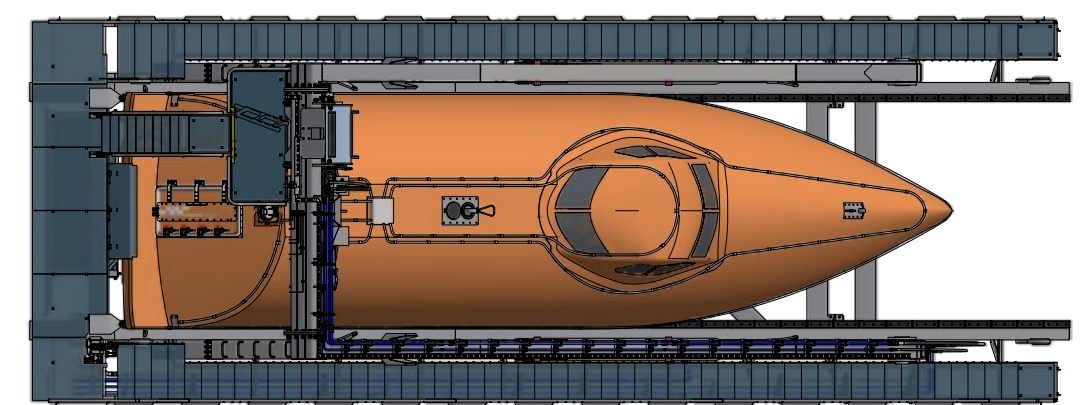

## Technical Data:

Davit weight approx:	39 000 kg
Davit Safety Working Load:	26 500 kg
Lowering:	26 500 Kg
Hoisting:	Empty lifeboat + 3 persons

Max installation height: 47 m  
Measured from lowest point on lifeboat to the sea level.

## Reaction Forces:

SOLAS: Unfactored reaction forces.  
R-002: Factored reaction forces. Load cases according to Norsok R-002.

All reaction forces are nominal point loads and will not occur at the same time. Detailed reaction forces are documented in reaction force reports.