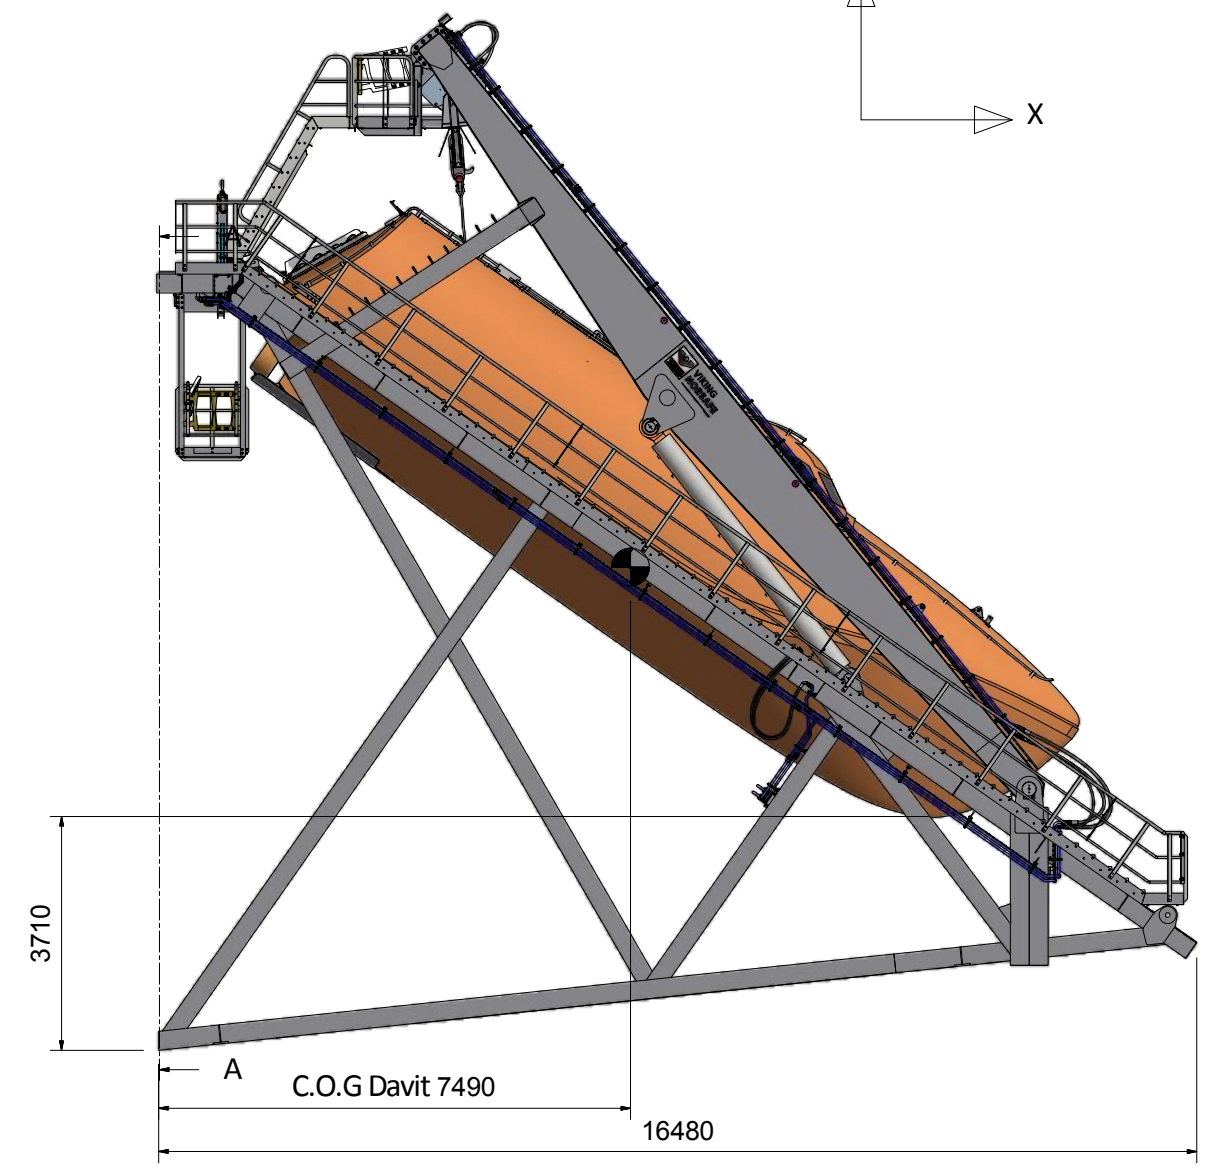

## Technical Data:

Davit weight approx:	39 000 kg
Davit Safety Working Load:	26 500 kg
Lowering:	26 500 Kg
Hoisting:	Empty lifeboat + 3 persons

Max installation height: 47 m  
Measured from lowest point on lifeboat to the sea level.

## Reaction Forces:

SOLAS: Unfactored reaction forces.  
R-002: Factored reaction forces. Load cases according to Norsok R-002.

All reaction forces are nominal point loads and will not occur at the same time. Detailed reaction forces are documented in reaction force reports.

DWG SIZE: A3	SCALE: 1:120	COPY OF:	PART NO.:	WEIGHT:	SHEET: 1/1
CLIENT NO.:	PROJECTION METHOD:	<b>HD-50 DAVIT CANTILEVER STANDARD GENERAL ARRANGEMENT</b>			
TOLERANCES: ISO 2768-mk, ISO 13920-BF	REVISION: 1				
DWG No.: G-501416	PROJECT:				