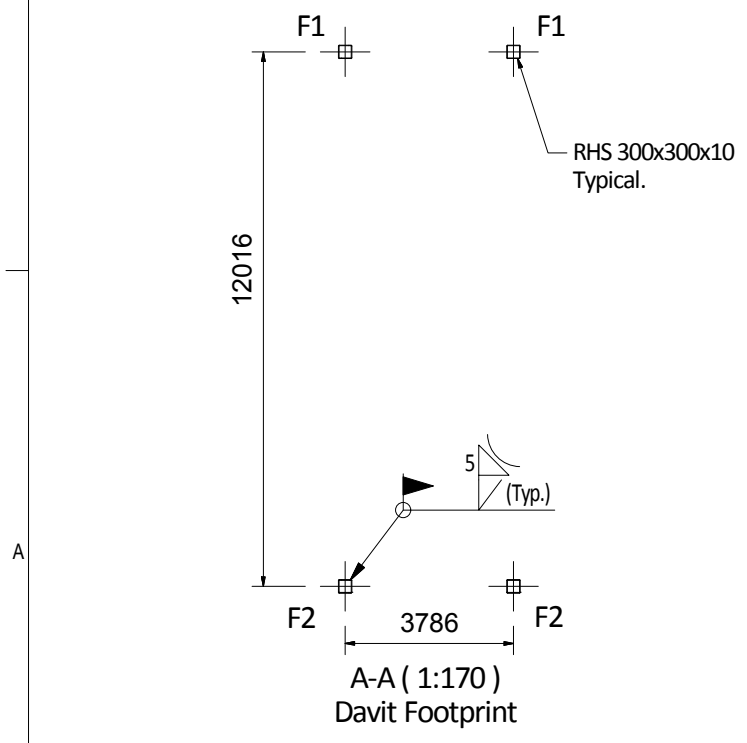

## Technical Data:

Davit weight approx:	39 000 kg
Davit Safety Working Load:	26 500 kg
Lowering:	26 500 Kg
Hoisting:	Empty lifeboat + 3 persons

Max installation height: 47 m  
Measured from lowest point on lifeboat to the sea level.

## Reaction Forces:

SOLAS: Unfactored reaction forces.  
R-002: Factored reaction forces. Load cases according to Norsok R-002.

All reaction forces are nominal point loads and will not occur at the same time. Detailed reaction forces are documented in reaction force reports.

FOOTPRINT / INTERFACE REACTION FORCES AND MOMENTS							
Regulation or Standard	Interface id	Fx (kN)	Fy (kN)	Fz (kN)	Mx (kNm)	My (kNm)	Mz (kNm)
SOLAS list +/- 20 deg trim +/- 10 deg	F1	545	342	120	40	86	235
SOLAS list +/- 20 deg trim +/- 10 deg	F2	905	206	129	53	173	34
R-002 list +/- 17 deg trim +/- 17 deg	F1	1272	751	284	104	255	507
R-002 list +/- 17 deg trim +/- 17 deg	F2	2142	376	399	166	528	48

DWG SIZE: A3	SCALE: 1:120	COPY OF:	PART NO.:	WEIGHT:	SHEET: 1/1
CLIENT NO.:	PROJECTION METHOD:	<b>HD-50 DAVIT CANTILEVER STANDARD GENERAL ARRANGEMENT</b>			
TOLERANCES: ISO 2768-mk, ISO 13920-BF	REVISION: 1				
DWG No.: G-501416	PROJECT:				