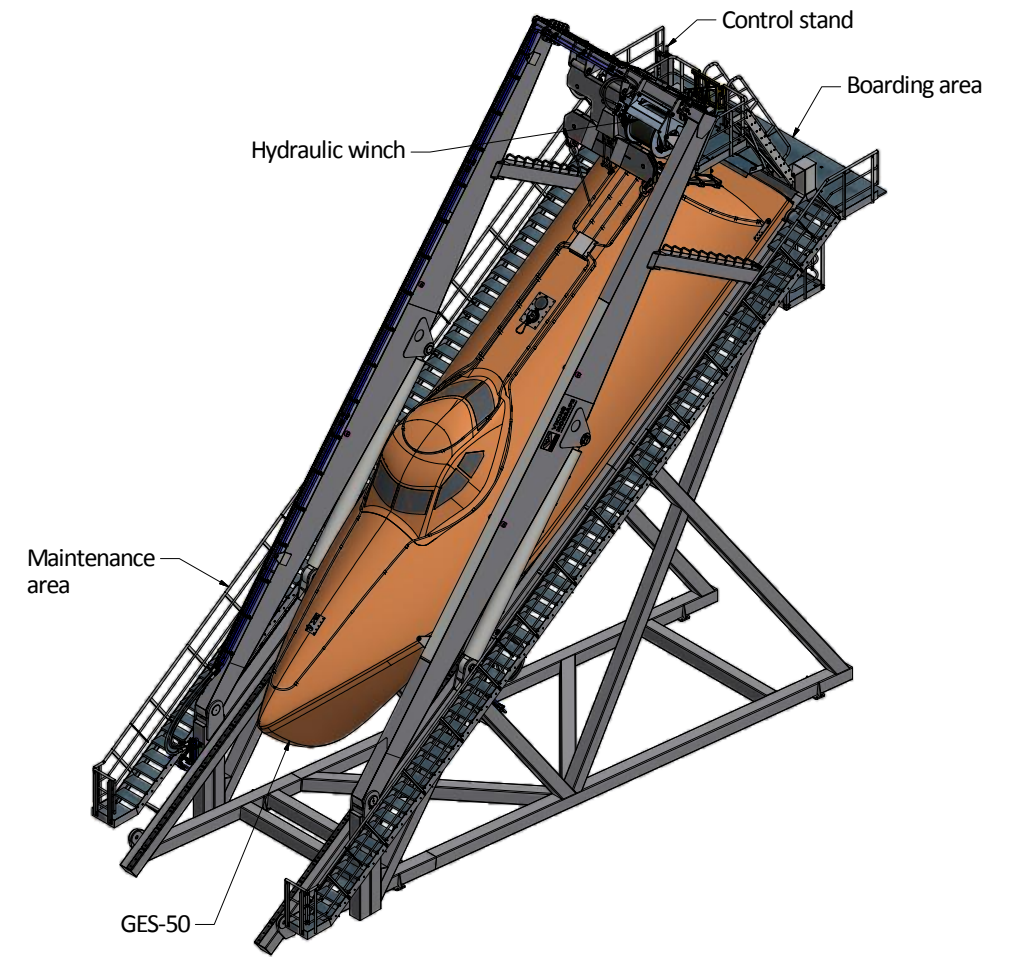

# Viking Norsafe HD-50 Free Fall Lifeboat Davit

## Technical Data:

Davit weight approx:	39 000 kg
Davit Safety Working Load:	26 500 kg
Lowering:	26 500 Kg
Hoisting:	Empty lifeboat + 3 persons

Max installation height: 47 m  
Measured from lowest point on lifeboat to the sea level.

## Reaction Forces:

SOLAS: Unfactored reaction forces.  
R-002: Factored reaction forces. Load cases according to Norsok R-002.

All reaction forces are nominal point loads and will not occur at the same time. Detailed reaction forces are documented in reaction force reports.