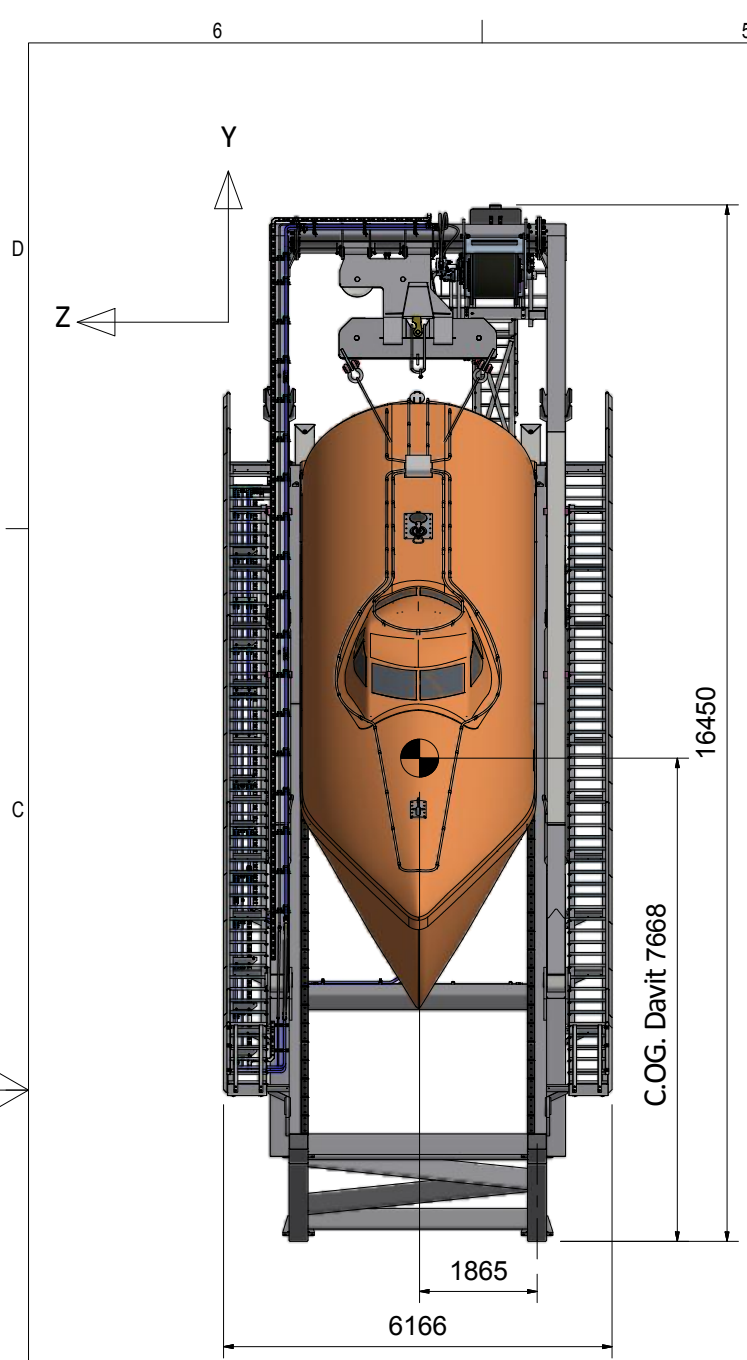

## Technical Data:

Davit weight approx:	39 000 kg
Davit Safety Working Load:	26 500 kg
Lowering:	26 500 Kg
Hoisting:	Empty lifeboat + 3 persons

Max installation height: 47 m  
Measured from lowest point on lifeboat to the sea level.

## Reaction Forces:

SOLAS: Unfactored reaction forces.  
R-002: Factored reaction forces. Load cases according to Norsok R-002.

All reaction forces are nominal point loads and will not occur at the same time. Detailed reaction forces are documented in reaction force reports.

FOOTPRINT / INTERFACE REACTION FORCES AND MOMENTS							
Regulation or Standard	Interface id	Fx (kN)	Fy (kN)	Fz (kN)	Mx (kNm)	My (kNm)	Mz (kNm)
SOLAS list +/- 20 deg trim +/- 10 deg	F1	545	342	120	40	86	235
SOLAS list +/- 20 deg trim +/- 10 deg	F2	905	206	129	53	173	34
R-002 list +/- 17 deg trim +/- 17 deg	F1	1272	751	284	104	255	507
R-002 list +/- 17 deg trim +/- 17 deg	F2	2142	376	399	166	528	48

DWG SIZE: A3	SCALE: 1:120	COPY OF:	PART NO.:	WEIGHT:	SHEET: 1/1
CLIENT NO.:	PROJECTION METHOD:	<b>HD-50 DAVIT CANTILEVER STANDARD GENERAL ARRANGEMENT</b>			
TOLERANCES: ISO 2768-mk, ISO 13920-BF	REVISION: 1				
DWG No.: G-501416	PROJECT:				